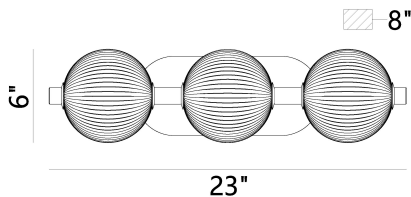

### PRODUCT DETAILS

No.	:	47193-024
Product Color	:	POLISHED NICKEL
Product Material	:	NICKEL
Shade / Accent Colour	:	OPAL
Shade / Accent Material	:	GLASS
Length	:	22.5"
Height	:	5.25"
Ext	:	8"
Weight	:	5.9LBS
Shade Diameter	:	6"

### LIGHT SOURCE DETAILS

Light Source Type	:	INTEGRATED LED
Bulb Voltage	:	36V
Total Wattage	:	27W
Delivered Lumens	:	1850LM
Kelvin	:	3000K
CRI	:	90
Dimmable	:	YES

### TECHNICAL DETAILS

Hanging Support Type	:	J-BOX
Canopy / Backplate Length	:	12"
Canopy / Backplate Height	:	1.5"
Canopy / Backplate Width	:	5.25"
IP Rating	:	IP22
Title 24	:	YES
Beam Angle	:	270