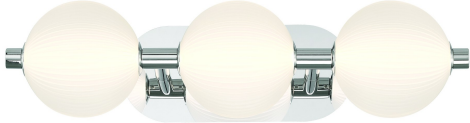

## PALMAS, 3-LIGHT 23IN INTEGRATED LED VANITY

### PRODUCT DETAILS

No.	:	47193-024
Product Color	:	POLISHED NICKEL
Product Material	:	NICKEL
Shade / Accent Colour	:	OPAL
Shade / Accent Material	:	GLASS
Length	:	22.5"
Height	:	5.25"
Ext	:	8"
Weight	:	5.9LBS
Shade Diameter	:	6"

### LIGHT SOURCE DETAILS

Light Source Type	:	INTEGRATED LED
Bulb Voltage	:	36V
Total Wattage	:	27W
Delivered Lumens	:	1850LM
Kelvin	:	3000K
CRI	:	90
Dimmable	:	YES

### OPTIONS AVAILABLE

ITEM NO.	FINISH	SHADE
47193-017	GOLD	OPAL
47193-024	POLISHED NICKEL	OPAL