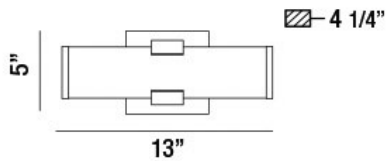

NOZZA, SMALL LED VANITY

PRODUCT DETAILS

No.	:	34146-019
Product Color	:	CHROME
Product Material	:	METAL
Shade / Accent Colour	:	CLEAR
Shade / Accent Material	:	ACRYLIC
Width	:	13"
Height	:	5"
Ext	:	4.25"
Weight	:	2.9lbs

LIGHT SOURCE DETAILS

Light Source Type	:	INTEGRATED LED
Input Voltage	:	120V
Bulb Voltage	:	120V
Total Wattage	:	16W
Total Lumen	:	980lm
Kelvin	:	3000K
CRI	:	90+
Dimmable	:	Yes

Options Available

ITEM NO.	FINISH	SHADE
34146-019	CHROME	CLEAR

TECHNICAL DETAILS

Canopy / Backplate Length	:	5"
Canopy / Backplate Height	:	1.25"
Canopy / Backplate Width	:	5"
Mounting	:	Up or Down
Location	:	DAMP
Approval	:	

PROJECT INFORMATION

Job Name: Date: Type: