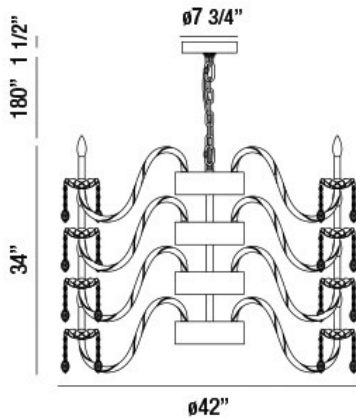

### PRODUCT DETAILS

No.	:	33762-012
Product Color	:	CHROME
Product Material	:	METAL
Shade / Accent Colour	:	CLEAR
Shade / Accent Material	:	CRYSTAL
Diameter	:	42"
Height	:	34"
Overall Height	:	215.5"
Weight	:	105lbs

### LIGHT SOURCE DETAILS

Number of Bulbs	:	48
Light Source	:	Incandescent
Light Source Type	:	B10
Input Voltage	:	120V
Bulb Voltage	:	120V
Socket Type	:	E12
Wattage	:	60W
Total Wattage	:	2880W
Bulb Included	:	No
Dimmable	:	Yes

### TECHNICAL DETAILS

Hanging Support Type	:	CHAIN
Hanging Support Length	:	180"
Canopy / Backplate Height	:	1.5"
Canopy / Backplate Dia.	:	7.75"
Location	:	DRY
Approval	:	