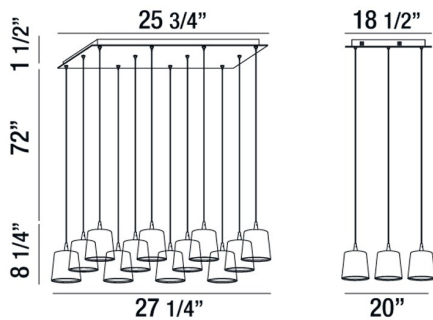

## BORTO, 27" RECTANGULAR CHANDELIER

### PRODUCT DETAILS

No.	:	28164-036
Product Color	:	GREY
Product Material	:	METAL
Length	:	27.25"
Width	:	20"
Height	:	8.25"
Overall Height	:	81.75"
Weight	:	25.6lbs

### TECHNICAL DETAILS

Light Direction	:	Down
Hanging Support Type	:	WIRE
Hanging Support Length	:	72"
Canopy / Backplate Length	:	25.75"
Canopy / Backplate Height	:	1.5"
Canopy / Backplate Width	:	18.5"
Adjustable Lamp Head	:	No
Location	:	DRY
Approval	:	