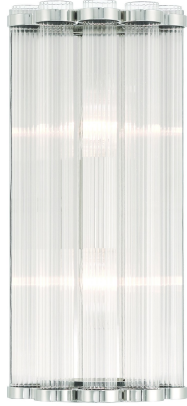

GLASBURY, 14IN WALL SCONCE

PRODUCT DETAILS

No.	:	47241-022
Product Color	:	POLISHED NICKEL
Product Material	:	NICKEL
Shade / Accent Colour	:	CLEAR
Shade / Accent Material	:	GLASS
Width	:	6.5"
Height	:	14"
Ext	:	4"
Weight	:	3.9LBS
Shade Height	:	14"
Shade Diameter	:	1.5"

LIGHT SOURCE DETAILS

Number of Bulbs	:	2
Light Source Type	:	B10
Bulb Voltage	:	120V
Socket Type	:	E12
Wattage	:	60W
Total Wattage	:	120W
Bulb Included	:	NO
Dimmable	:	YES

OPTIONS AVAILABLE

ITEM NO.	FINISH	SHADE
47241-015	GOLD	CLEAR
47241-022	POLISHED NICKEL	CLEAR

TECHNICAL DETAILS

Hanging Support Type	:	J-BOX
Canopy / Backplate Length	:	6.5"
Canopy / Backplate Height	:	12.5"
Canopy / Backplate Width	:	1"
IP Rating	:	IP22
Beam Angle	:	270

PROJECT INFORMATION

Job Name: Date: Type: