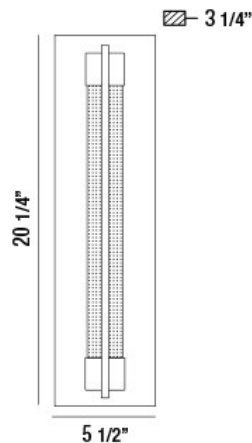

PARI, LED OUTDOOR WALL SCONCE

PRODUCT DETAILS

No.	:	33692-012
Product Color	:	ANTIQUE SILVER
Shade / Accent Colour	:	SEEDED GLASS
Width	:	5.5"
Height	:	20.25"
Ext	:	3.25"
Weight	:	10.8lbs

LIGHT SOURCE DETAILS

Light Source Type	:	INTEGRATED LED
Input Voltage	:	120V
Bulb Voltage	:	120V
Socket Type	:	LED
Total Wattage	:	10W
Total Lumen	:	800lm
Kelvin	:	3000K
CRI	:	90+
Dimmable	:	Yes

Options Available

ITEM NO.	FINISH	SHADE
33692-012	ANTIQUE SILVER	SEEDED GLASS

TECHNICAL DETAILS

Canopy / Backplate Length	:	20.5"
Canopy / Backplate Height	:	0.75"
Canopy / Backplate Width	:	5.5"
Driver	:	ZEGA
IP Rating	:	54
Location	:	WET
Approval	:	
Title 24	:	Yes

PROJECT INFORMATION