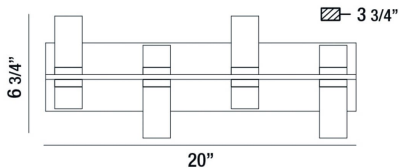

NETTO, 20" VANITY LIGHT

PRODUCT DETAILS

No.	:	35958-017
Product Color	:	CHROME
Product Material	:	METAL
Shade / Accent Colour	:	CLEAR
Shade / Accent Material	:	ACRYLIC
Width	:	20"
Height	:	6.75"
Ext	:	3.75"
Weight	:	7.4lbs

LIGHT SOURCE DETAILS

Light Source Type	:	INTEGRATED LED
Input Voltage	:	120V
Bulb Voltage	:	120V
Total Wattage	:	16W
Total Lumen	:	1200lm
Kelvin	:	3000K
CRI	:	80+
Dimmable	:	Yes

Options Available

ITEM NO.	FINISH	SHADE
35958-017	CHROME	CLEAR

TECHNICAL DETAILS

Canopy / Backplate Height	:	1.25"
Canopy / Backplate Width	:	5.5"
Location	:	DAMP
Approval	:	

PROJECT INFORMATION

 Job Name: Date: Type:

 Comments: