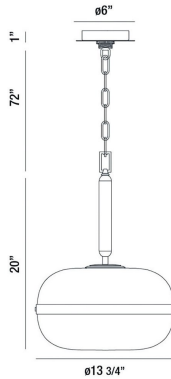

NOTTINGHAM, 14" PENDANT

PRODUCT DETAILS

No.	:	37197-018
Product Color	:	ANCIENT BRASS
Product Material	:	METAL
Shade / Accent Colour	:	AMBER
Shade / Accent Material	:	TINTED GLASS ORBS
Diameter	:	13.75"
Height	:	20"
Overall Height	:	93"
Weight	:	10.9lbs

Options Available

ITEM NO.	FINISH	SHADE
37197-018	ANCIENT BRASS	AMBER

TECHNICAL DETAILS

Hanging Support Type	:	CHAIN
Hanging Support Length	:	72"
Canopy / Backplate Height	:	1"
Canopy / Backplate Dia.	:	6"
Approval	:	