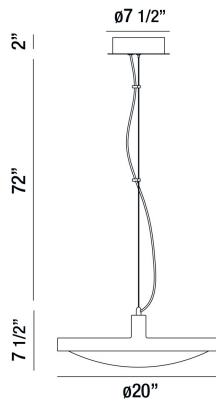

### PRODUCT DETAILS

No.	:	35965-014
Product Color	:	WHITE
Product Material	:	METAL
Shade / Accent Colour	:	CLEAR
Shade / Accent Material	:	MULTI-FACETED ACRYLIC
Diameter	:	20"
Height	:	7.5"
Overall Height	:	81.5"
Weight	:	8.2lbs

### TECHNICAL DETAILS

Hanging Support Type	:	AIRCRAFT CABLE
Hanging Support Length	:	72"
Canopy / Backplate Height	:	2"
Canopy / Backplate Dia.	:	7.5"
Location	:	DRY
Approval	:	