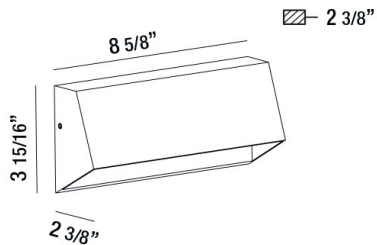

31589, 4W LED OUTDR WALLMNT

PRODUCT DETAILS

No.	:	31589-017
Product Color	:	MARINE GREY
Width	:	8.625"
Height	:	3.9375"
Ext	:	2.375"
Weight	:	0.8lbs

LIGHT SOURCE DETAILS

Light Source Type	:	INTEGRATED LED
Input Voltage	:	120V
Bulb Voltage	:	120V
Socket Type	:	LED
Total Wattage	:	4W
Total Lumen	:	160lm
Kelvin	:	3000K
CRI	:	80
Dimmable	:	No

Options Available

ITEM NO.	FINISH	SHADE
31589-017	MARINE GREY	

TECHNICAL DETAILS

Light Direction	:	Down
Driver	:	Electronic driver 120V 50/60Hz
Adjustable Lamp Head	:	No
IP Rating	:	54
Location	:	WET
Approval	:	
Title 24	:	Yes