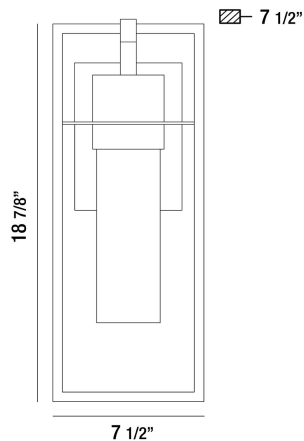

35889, LARGE LED WALLMOUNT

PRODUCT DETAILS

No.	:	35889-014
Product Color	:	BLACK
Shade / Accent Colour	:	CLEAR GLASS
Width	:	7.5"
Height	:	18.875"
Ext	:	7.5"
Weight	:	3.9lbs

LIGHT SOURCE DETAILS

Light Source Type	:	INTEGRATED LED
Input Voltage	:	120V
Bulb Voltage	:	120V
Socket Type	:	LED
Total Wattage	:	11W
Total Lumen	:	660lm
Kelvin	:	3000K
CRI	:	90
Dimmable	:	Yes

Options Available

ITEM NO.	FINISH	SHADE
35889-014	BLACK	CLEAR GLASS

TECHNICAL DETAILS

Canopy / Backplate Length	:	18.875"
Canopy / Backplate Height	:	18.875"
Canopy / Backplate Width	:	7.5"
IP Rating	:	44
Location	:	WET
Approval	:	
Title 24	:	Yes