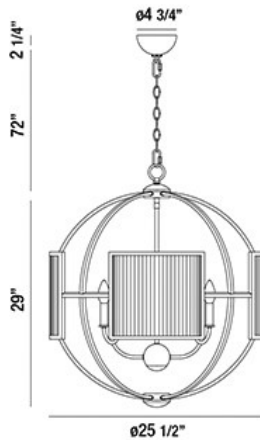

MANILOW, 26" ROUND CHANDELIER

PRODUCT DETAILS

No.	:	33848-020
Product Color	:	BRASS
Product Material	:	METAL
Shade / Accent Colour	:	CLEAR
Shade / Accent Material	:	RIPPLE GLASS
Diameter	:	25.5"
Height	:	29"
Overall Height	:	103.25"
Weight	:	17lbs

LIGHT SOURCE DETAILS

Number of Bulbs	:	8
Light Source	:	Incandescent
Light Source Type	:	B10
Input Voltage	:	120V
Bulb Voltage	:	120V
Socket Type	:	E12
Wattage	:	60W
Total Wattage	:	480W
Bulb Included	:	No
Dimmable	:	Yes

Options Available

ITEM NO.	FINISH	SHADE
33848-013	POLISHED NICKEL	CLEAR
33848-020	BRASS	CLEAR

TECHNICAL DETAILS

Hanging Support Type	:	CHAIN
Hanging Support Length	:	72"
Canopy / Backplate Height	:	2.25"
Canopy / Backplate Dia.	:	4.75"
Location	:	DRY
Approval	:	