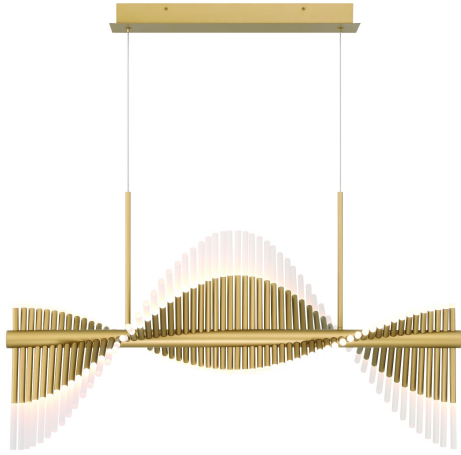

## VOLTIK, 60-LIGHT 40IN INTEGRATED LED LINEAR CHANDELIER

### PRODUCT DETAILS

No.	:	47125-018
Product Color	:	MATTE GOLD
Product Material	:	GOLD
Shade / Accent Colour	:	FROSTED
Shade / Accent Material	:	ACRYLIC
Length	:	39.5"
Diameter	:	18.75"
Weight	:	17.6LBS
Shade Height	:	3.5"
Shade Diameter	:	0.5"

### LIGHT SOURCE DETAILS

Light Source Type	:	INTEGRATED LED
Bulb Voltage	:	3V
Total Wattage	:	60W
Delivered Lumens	:	6322LM
Kelvin	:	3000K
CRI	:	90
Dimmable	:	YES

### TECHNICAL DETAILS

Hanging Support Type	:	WIRE
Canopy / Backplate Length	:	20"
Canopy / Backplate Height	:	1.75"
Canopy / Backplate Width	:	4.75"
IP Rating	:	IP22
Title 24	:	YES
Beam Angle	:	360