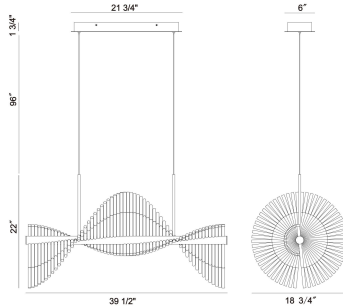

### PRODUCT DETAILS

No.	:	47125-018
Product Color	:	MATTE GOLD
Product Material	:	GOLD
Shade / Accent Colour	:	FROSTED
Shade / Accent Material	:	ACRYLIC
Length	:	39.5"
Diameter	:	18.75"
Weight	:	17.6LBS
Shade Height	:	3.5"
Shade Diameter	:	0.5"

### TECHNICAL DETAILS

Hanging Support Type	:	WIRE
Canopy / Backplate Length	:	20"
Canopy / Backplate Height	:	1.75"
Canopy / Backplate Width	:	4.75"
IP Rating	:	IP22
Title 24	:	YES
Beam Angle	:	360