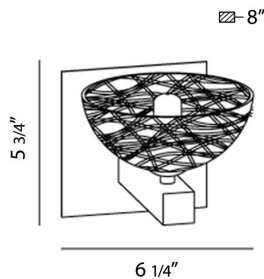

CARAMICO, WALL MOUNT

PRODUCT DETAILS

No.	:	28199-014
Product Color	:	CHROME
Product Material	:	METAL
Shade / Accent Colour	:	CLEAR
Shade / Accent Material	:	HANDMADE GLASS
Width	:	6.25"
Height	:	5.75"
Ext	:	8"
Weight	:	2.4lbs

Options Available

ITEM NO.	FINISH	SHADE
28199-014	CHROME	CLEAR

TECHNICAL DETAILS

Canopy / Backplate Length	:	6.25"
Canopy / Backplate Height	:	1"
Canopy / Backplate Width	:	5.75"
Adjustable Lamp Head	:	No
Mounting	:	Up
Location	:	DRY
Approval	:	