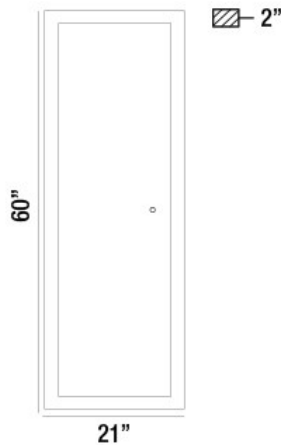

PROJECT INFORMATION

Job Name: Date: Type:

Comments: