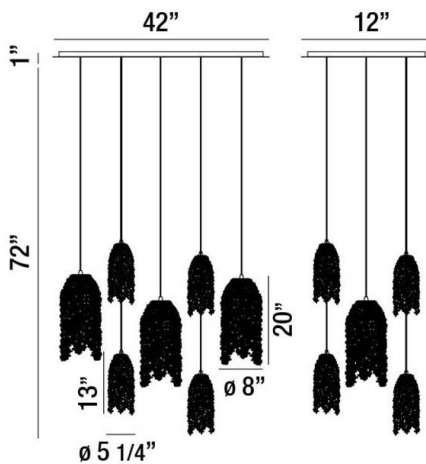

## DANZA, 42" OVAL CHANDELIER

### PRODUCT DETAILS

No.	:	31618-014
Product Color	:	CHROME
Product Material	:	METAL
Shade / Accent Colour	:	COGNAC
Shade / Accent Material	:	METAL/CRYSTAL
Length	:	42"
Width	:	12"
Height	:	20"
Overall Height	:	93"
Weight	:	32.3lbs

### TECHNICAL DETAILS

Light Direction	:	Down
Hanging Support Type	:	WIRE
Hanging Support Length	:	72"
Canopy / Backplate Length	:	42"
Canopy / Backplate Height	:	1"
Canopy / Backplate Width	:	12"
Adjustable Lamp Head	:	No
Approval	:	