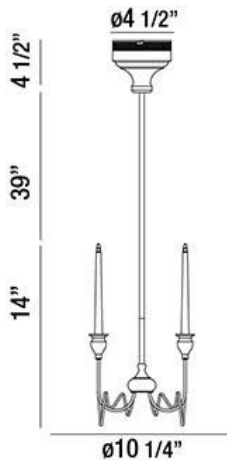

## CANDELA, 10" ROUND CHANDELIER

### PRODUCT DETAILS

No.	:	26345-017
Product Color	:	CHROME
Product Material	:	METAL
Diameter	:	10.25"
Height	:	14"
Overall Height	:	57.5"
Weight	:	4lbs

### LIGHT SOURCE DETAILS

Number of Bulbs	:	3
Light Source	:	Halogen
Light Source Type	:	BI-PIN
Input Voltage	:	120V
Bulb Voltage	:	12V
Socket Type	:	G4
Wattage	:	20W
Total Wattage	:	60W
Bulb Included	:	Yes
Dimmable	:	Yes

### TECHNICAL DETAILS

Light Direction	:	Up or Down
Hanging Support Type	:	ROD
Hanging Support Length	:	39"
Rods Included	:	3"+6"+12"+18"
Canopy / Backplate Height	:	4.5"
Canopy / Backplate Dia.	:	4.5"
Adjustable Lamp Head	:	No
Approval	:	