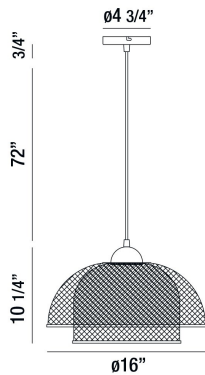

## KENMORE, 16" ROUND PENDANT

### PRODUCT DETAILS

No.	:	35945-017
Product Color	:	BLACK
Product Material	:	METAL
Shade / Accent Colour	:	BLACK/GOLD
Shade / Accent Material	:	METAL WIRE
Diameter	:	16"
Height	:	10.25"
Overall Height	:	83"
Weight	:	4.4lbs

### TECHNICAL DETAILS

Hanging Support Type	:	WIRE
Hanging Support Length	:	72"
Canopy / Backplate Height	:	0.75"
Canopy / Backplate Dia.	:	4.75"
Location	:	DRY
Approval	:	