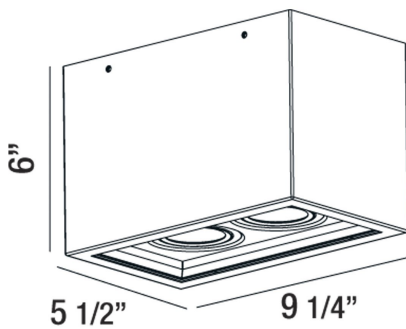

TECHNICAL DETAILS

Location	:	DRY
Approval	:	
Beam Angle	:	24

PROJECT INFORMATION

Job Name: Date: Type:

Comments: