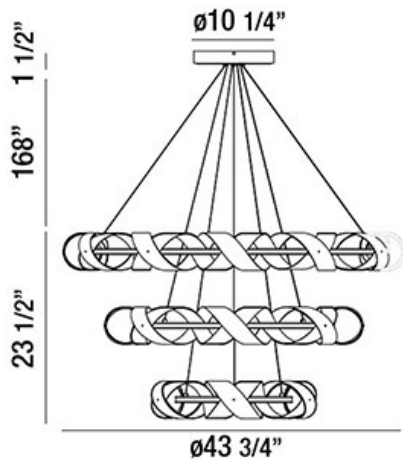

BANDERIA, 44" ROUND CHANDELIER

PRODUCT DETAILS

No.	:	30082-014
Product Color	:	BRONZE
Product Material	:	METAL
Shade / Accent Colour	:	BRONZE/GOLD
Shade / Accent Material	:	METAL RIBBONS
Diameter	:	43.75"
Height	:	23.5"
Overall Height	:	193"
Weight	:	27lbs

LIGHT SOURCE DETAILS

Light Source Type	:	INTEGRATED LED
Input Voltage	:	120V
Bulb Voltage	:	120V
Total Wattage	:	120W
Total Lumen	:	11000lm
Kelvin	:	3000K
CRI	:	80+
Dimmable	:	Yes

Options Available

ITEM NO.	FINISH	SHADE
30082-014	BRONZE	BRONZE/GOLD

TECHNICAL DETAILS

Light Direction	:	Down
Hanging Support Type	:	AIRCRAFT CABLE
Hanging Support Length	:	168"
Canopy / Backplate Height	:	1.5"
Canopy / Backplate Dia.	:	10.25"
Adjustable Lamp Head	:	No
Location	:	DRY
Approval	:	