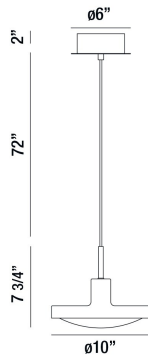

SANDSTONE, 10" ROUND PENDANT

PRODUCT DETAILS

No.	:	35963-011
Product Color	:	WHITE
Product Material	:	METAL
Shade / Accent Colour	:	CLEAR
Shade / Accent Material	:	MULTI-FACETED ACRYLIC
Diameter	:	10"
Height	:	7.75"
Overall Height	:	81.75"
Weight	:	3.2lbs

LIGHT SOURCE DETAILS

Light Source Type	:	INTEGRATED LED
Input Voltage	:	120V
Bulb Voltage	:	12V
Total Wattage	:	10W
Total Lumen	:	600lm
Kelvin	:	3000K
CRI	:	80+
Dimmable	:	Yes

Options Available

ITEM NO. 35963-011	FINISH WHITE	SHADE CLEAR
------------------------------	------------------------	-----------------------

TECHNICAL DETAILS

Hanging Support Type	:	WIRE
Hanging Support Length	:	72"
Canopy / Backplate Height	:	2"
Canopy / Backplate Dia.	:	6"
Location	:	DRY
Approval	:	

PROJECT INFORMATION

Job Name: Date: Type: