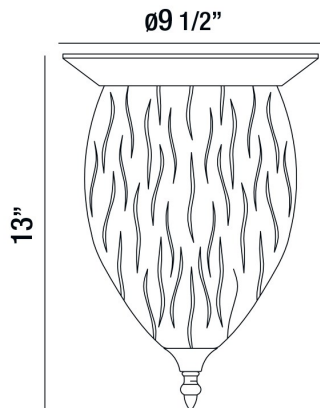

## HAZEL, 10" CEILING MOUNT

### Options Available

ITEM NO.	FINISH	SHADE
28043-010	CHROME	CLEAR

### PRODUCT DETAILS

No.	:	28043-010
Product Color	:	CHROME
Product Material	:	METAL
Shade / Accent Colour	:	CLEAR
Shade / Accent Material	:	TEXTURED GLASS
Diameter	:	9.5"
Height	:	13"
Weight	:	7.9lbs

### TECHNICAL DETAILS

Canopy / Backplate Height	:	1.25"
Canopy / Backplate Dia.	:	9.5"
Adjustable Lamp Head	:	No
Location	:	DRY
Approval	:	