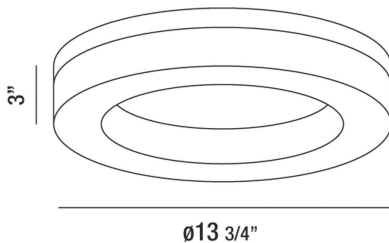

ABELL, 14" CEILING MOUNT

PRODUCT DETAILS

No.	:	30156-012
Product Color	:	CHROME
Shade / Accent Colour	:	WHITE ACRYLIC
Diameter	:	13.75"
Height	:	3"
Weight	:	2.4lbs

LIGHT SOURCE DETAILS

Light Source Type	:	INTEGRATED LED
Input Voltage	:	120V
Bulb Voltage	:	120V
Total Wattage	:	25W
Total Lumen	:	2000lm
Kelvin	:	3000K
CRI	:	80
Dimmable	:	Yes

Options Available

ITEM NO.	FINISH	SHADE
30156-012	CHROME	WHITE ACRYLIC

TECHNICAL DETAILS

Adjustable Lamp Head	:	No
Location	:	DRY
Approval	:	

PROJECT INFORMATION

 Job Name: Date: Type:

 Comments: