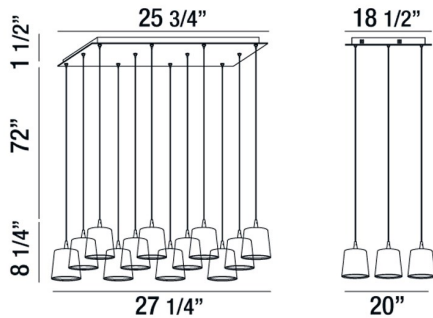

## BORTO, 27" RECTANGULAR CHANDELIER

### PRODUCT DETAILS

No.	:	28164-012
Product Color	:	WHITE
Product Material	:	METAL
Length	:	27.25"
Width	:	20"
Height	:	8.25"
Overall Height	:	81.75"
Weight	:	25.6lbs

### TECHNICAL DETAILS

Light Direction	:	Down
Hanging Support Type	:	WIRE
Hanging Support Length	:	72"
Canopy / Backplate Length	:	25.75"
Canopy / Backplate Height	:	1.5"
Canopy / Backplate Width	:	18.5"
Adjustable Lamp Head	:	No
Location	:	DRY
Approval	:	