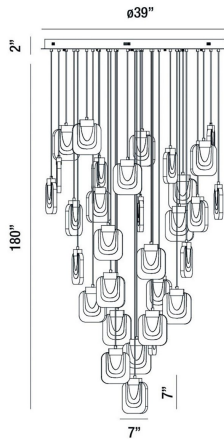

PAGET, 39" ROUND CHANDELIER

PRODUCT DETAILS

No.	:	37193-010
Product Color	:	GOLD
Product Material	:	METAL
Shade / Accent Colour	:	CLEAR
Shade / Accent Material	:	HANDMADE GLASS
Diameter	:	39"
Height	:	7"
Overall Height	:	182"
Weight	:	127.6lbs

LIGHT SOURCE DETAILS

Light Source Type	:	INTEGRATED LED
Input Voltage	:	120V
Bulb Voltage	:	120V
Socket Type	:	LED
Total Wattage	:	155W
Total Lumen	:	9300lm
Kelvin	:	3000K
CRI	:	90
Dimmable	:	Yes

Options Available

ITEM NO.	FINISH	SHADE
37193-010	GOLD	CLEAR

TECHNICAL DETAILS

Hanging Support Type	:	WIRE
Hanging Support Length	:	180"
Canopy / Backplate Height	:	2"
Canopy / Backplate Dia.	:	39"
Title 24	:	Yes

PROJECT INFORMATION