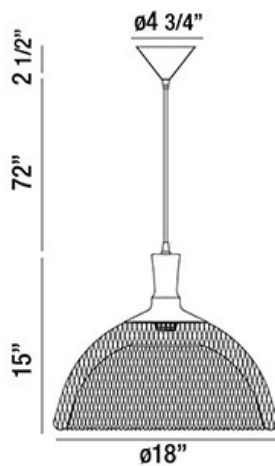

FILO, 18" ROUND PENDANT

PRODUCT DETAILS

No.	:	30011-014
Product Color	:	CHROME
Product Material	:	METAL
Shade / Accent Colour	:	CHROME
Shade / Accent Material	:	METAL WIRE
Diameter	:	18"
Height	:	15"
Overall Height	:	89.5"
Weight	:	3.7lbs

Options Available

ITEM NO.	FINISH	SHADE
30011-014	CHROME	CHROME

TECHNICAL DETAILS

Light Direction	:	Down
Hanging Support Type	:	WIRE
Hanging Support Length	:	72"
Canopy / Backplate Height	:	2.5"
Canopy / Backplate Dia.	:	4.75"
Adjustable Lamp Head	:	No
Location	:	DRY
Approval	:	