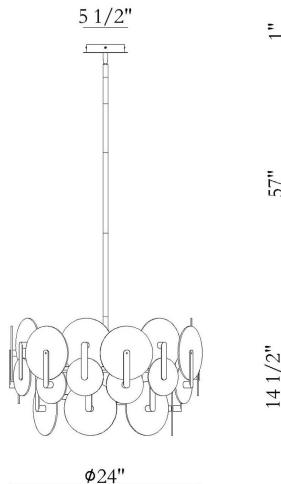

NUVOLA, 24IN INTEGRATED LED PENDANT CHANDELIER

PRODUCT DETAILS

No.	:	47209-015
Product Color	:	GOLD
Product Material	:	GOLD
Shade / Accent Colour	:	WHITE
Shade / Accent Material	:	GLASS
Diameter	:	24"
Height	:	14.5"
Weight	:	38.5LBS
Shade Height	:	0.125"
Shade Diameter	:	8"

LIGHT SOURCE DETAILS

Light Source Type	:	INTEGRATED LED
Bulb Voltage	:	24V
Total Wattage	:	74W
Delivered Lumens	:	4500LM
Kelvin	:	3000K
CRI	:	90
Dimmable	:	YES

OPTIONS AVAILABLE

ITEM NO.	FINISH	SHADE
47209-015	GOLD	WHITE
47209-022	MATTE BLACK	WHITE

TECHNICAL DETAILS

Hanging Support Type	:	ROD
Canopy / Backplate Height	:	1"
Canopy / Backplate Dia.	:	5.5"
IP Rating	:	IP22
Title 24	:	YES
Beam Angle	:	270

PROJECT INFORMATION

Job Name: Date: Type:

Comments: