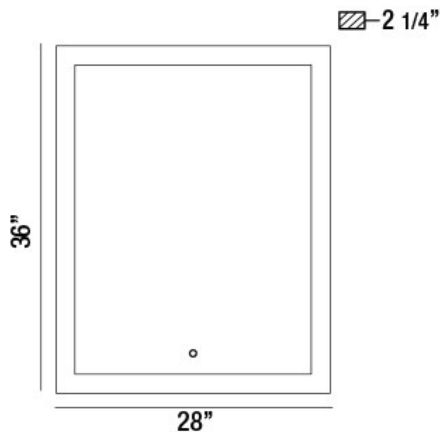

TECHNICAL DETAILS

Location	:	DAMP
Approval	:	

PROJECT INFORMATION

Job Name: Date: Type:

Comments: