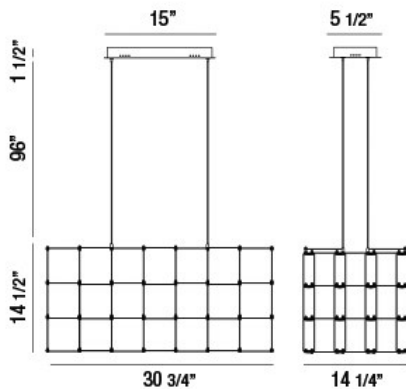

LINWOOD, 31" RECTANGULAR CHANDELIER

PRODUCT DETAILS

No.	:	33717-012
Product Color	:	CHROME
Product Material	:	METAL
Length	:	30.75"
Width	:	14.25"
Height	:	14.5"
Overall Height	:	112"
Weight	:	11.7lbs

LIGHT SOURCE DETAILS

Light Source Type	:	INTEGRATED LED
Input Voltage	:	120V
Bulb Voltage	:	120V
Total Wattage	:	26W
Total Lumen	:	1920lm
Kelvin	:	4000K
CRI	:	90+
Dimmable	:	Yes

Options Available

ITEM NO.	FINISH	SHADE
33717-012	CHROME	

TECHNICAL DETAILS

Hanging Support Type	:	AIRCRAFT CABLE
Hanging Support Length	:	96"
Canopy / Backplate Length	:	15"
Canopy / Backplate Height	:	1.5"
Canopy / Backplate Width	:	5.5"
Location	:	DRY
Approval	:	