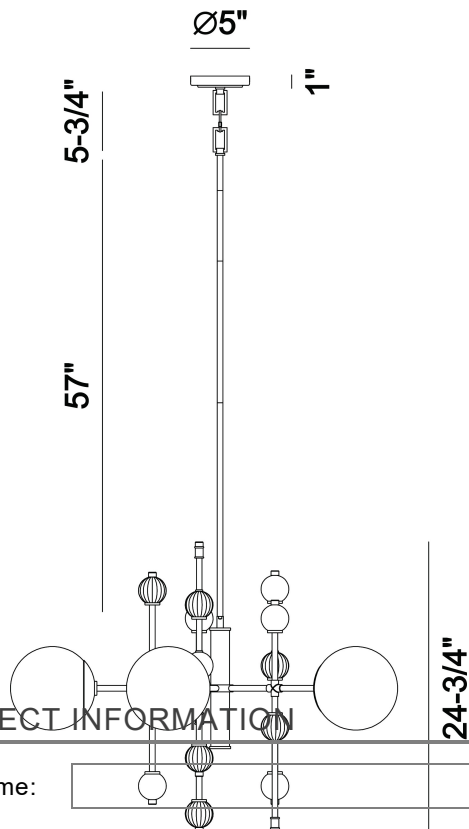

TRAITON, 5-LIGHT 36IN CHANDELIER

PRODUCT DETAILS

| | | |
|-------------------------|---|-----------|
| No. | : | 47221-017 |
| Product Color | : | GOLD |
| Product Material | : | GOLD |
| Shade / Accent Colour | : | CLEAR |
| Shade / Accent Material | : | GLASS |
| Diameter | : | 36" |
| Height | : | 24.5" |
| Weight | : | 16.9LBS |
| Shade Height | : | 5" |
| Shade Diameter | : | 5" |

LIGHT SOURCE DETAILS

| | | |
|-------------------|---|------|
| Number of Bulbs | : | 5 |
| Light Source Type | : | G25 |
| Bulb Voltage | : | 120V |
| Socket Type | : | E26 |
| Wattage | : | 60W |
| Total Wattage | : | 300W |
| Bulb Included | : | NO |
| Dimmable | : | YES |

| | | |
|---------------------------|---|-------|
| Hanging Support Type | : | ROD |
| Canopy / Backplate Height | : | 0.75" |
| Canopy / Backplate Dia. | : | 5" |
| IP Rating | : | IP22 |
| Beam Angle | : | 360 |

PROJECT INFORMATION

Job Name: Date: Type:

Comments:
 Ø35-1/2"