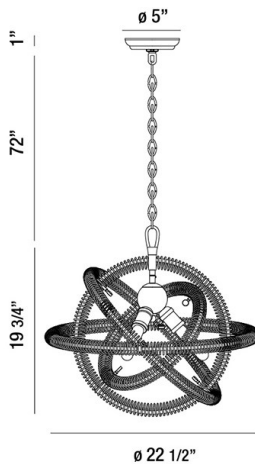

ORBITA, 23" ROUND CHANDELIER

PRODUCT DETAILS

No.	:	31387-019
Product Color	:	VINTAGE BRONZE
Product Material	:	METAL
Diameter	:	22.5"
Height	:	19.75"
Overall Height	:	92.75"
Weight	:	13.5lbs

LIGHT SOURCE DETAILS

Number of Bulbs	:	3
Light Source	:	Incandescent
Light Source Type	:	EDISON
Input Voltage	:	120V
Bulb Voltage	:	120V
Socket Type	:	E26
Wattage	:	60W
Total Wattage	:	180W
Bulb Included	:	Yes
Dimmable	:	Yes

Options Available

ITEM NO.	FINISH	SHADE
31387-019	VINTAGE BRONZE	

TECHNICAL DETAILS

Light Direction	:	Down
Hanging Support Type	:	CHAIN
Hanging Support Length	:	72"
Canopy / Backplate Height	:	1"
Canopy / Backplate Dia.	:	5"
Adjustable Lamp Head	:	No
Location	:	DRY
Approval	:	