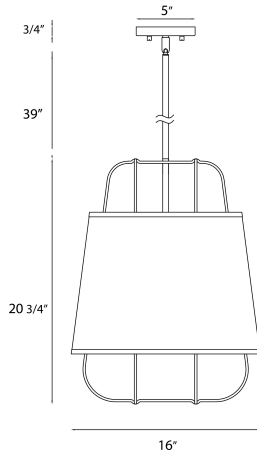

### PRODUCT DETAILS

No.	:	38143-021
Product Color	:	BLACK
Product Material	:	METAL
Shade / Accent Colour	:	BLACK/GOLD
Shade / Accent Material	:	~
Diameter	:	16"
Height	:	20.75"
Overall Height	:	60"
Weight	:	6.4lbs

### LIGHT SOURCE DETAILS

Number of Bulbs	:	3
Light Source Type	:	B10
Input Voltage	:	120V
Bulb Voltage	:	120V
Socket Type	:	E12
Wattage	:	60W
Total Wattage	:	180W
Bulb Included	:	No
Dimmable	:	No

### TECHNICAL DETAILS

Hanging Support Type	:	ROD
Hanging Support Length	:	39"
Rods Included	:	3"+6"+12"+18"
Canopy / Backplate Height	:	0.75"
Canopy / Backplate Dia.	:	5"
Location	:	DRY
Approval	:	