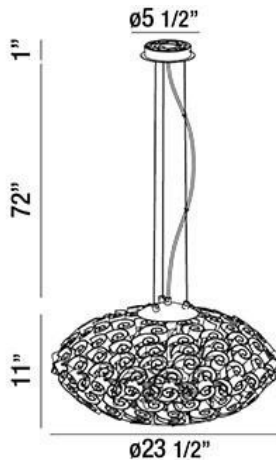

GRACE, 24" ROUND CHANDELIER

PRODUCT DETAILS

No.	:	26333-014
Product Color	:	POLISHED NICKEL
Product Material	:	METAL
Shade / Accent Colour	:	POLISHED NICKEL
Shade / Accent Material	:	CURLED STRIPS OF NICKEL
Diameter	:	23.5"
Height	:	11"
Overall Height	:	84"
Weight	:	18lbs

LIGHT SOURCE DETAILS

Number of Bulbs	:	6
Light Source	:	Halogen
Light Source Type	:	G9
Input Voltage	:	120V
Bulb Voltage	:	120V
Socket Type	:	G9
Wattage	:	60W
Total Wattage	:	360W
Bulb Included	:	Yes
Dimmable	:	Yes

Options Available

ITEM NO.	FINISH	SHADE
26333-014	POLISHED NICKEL	POLISHED NICKEL

TECHNICAL DETAILS

Light Direction	:	Down
Hanging Support Type	:	AIRCRAFT CABLE
Hanging Support Length	:	72"
Canopy / Backplate Height	:	1"
Canopy / Backplate Dia.	:	5.5"
Adjustable Lamp Head	:	No
Approval	:	