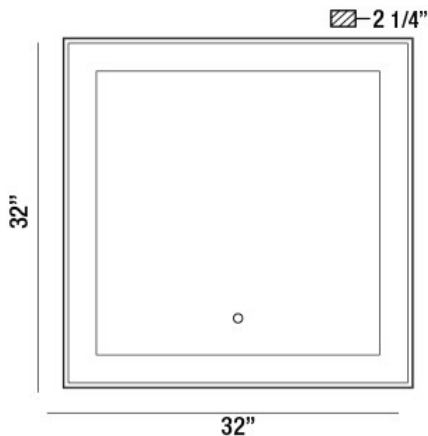

TECHNICAL DETAILS

Location	:	DAMP
Approval	:	

PROJECT INFORMATION

Job Name: Date: Type:

Comments: