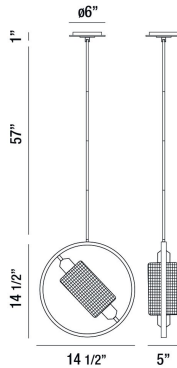

SEAMORE, 15" ROUND PENDANT

PRODUCT DETAILS

No.	:	37108-014
Product Color	:	BLACK
Product Material	:	METAL
Shade / Accent Colour	:	GOLD
Shade / Accent Material	:	METAL
Length	:	14.5"
Width	:	5"
Height	:	14.5"
Overall Height	:	72.5"
Weight	:	3.2lbs

LIGHT SOURCE DETAILS

Number of Bulbs	:	1
Light Source	:	Incandescent
Light Source Type	:	T15
Input Voltage	:	120V
Bulb Voltage	:	120V
Socket Type	:	E26
Wattage	:	60W
Total Wattage	:	60W
Bulb Included	:	Yes
Dimmable	:	No

Options Available

ITEM NO.	FINISH	SHADE
37108-014	BLACK	GOLD

TECHNICAL DETAILS

Hanging Support Type	:	ROD
Hanging Support Length	:	57"
Rods Included	:	3"+6"+12"+18"+18"
Canopy / Backplate Height	:	1"
Canopy / Backplate Dia.	:	6"
Location	:	DRY