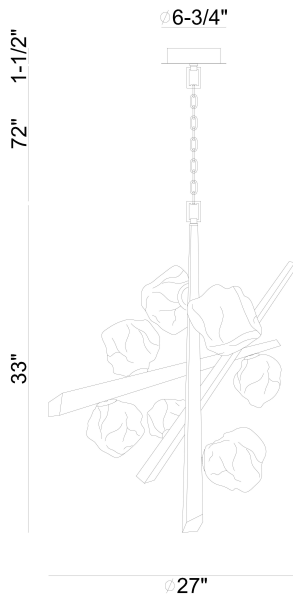

THORAH, 7-LIGHT 27IN INTEGRATED LED CHANDELIER

PRODUCT DETAILS

No.	:	47234-024
Product Color	:	MATTE GRAPHITE
Product Material	:	GRAPHITE
Shade / Accent Colour	:	SMOKE
Shade / Accent Material	:	GLASS
Diameter	:	27"
Height	:	33"
Weight	:	17.1LBS
Shade Diameter	:	7"

LIGHT SOURCE DETAILS

Light Source Type	:	INTEGRATED LED
Bulb Voltage	:	120V
Total Wattage	:	17W
Delivered Lumens	:	932LM
Kelvin	:	3000K
CRI	:	90
Dimmable	:	YES

OPTIONS AVAILABLE

ITEM NO.	FINISH	SHADE
47234-017	MATTE GOLD	SMOKE
47234-024	MATTE GRAPHITE	SMOKE

TECHNICAL DETAILS

Hanging Support Type	:	CHAIN
Hanging Support Length	:	72"
Canopy / Backplate Height	:	1.5"
Canopy / Backplate Dia.	:	6"
IP Rating	:	IP22
Title 24	:	YES
Beam Angle	:	360

PROJECT INFORMATION