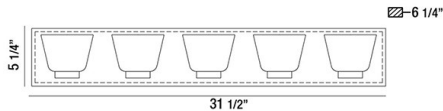

TRENT, 32" VANITY LIGHT

PRODUCT DETAILS

No.	:	31803-014
Product Color	:	CHROME
Product Material	:	METAL
Shade / Accent Colour	:	FROSTED/CLEAR
Shade / Accent Material	:	GLASS
Width	:	31.5"
Height	:	5.25"
Ext	:	6.25"
Weight	:	12.9lbs

LIGHT SOURCE DETAILS

Light Source Type	:	INTEGRATED LED
Input Voltage	:	120V
Bulb Voltage	:	120V
Total Wattage	:	35W
Total Lumen	:	2470lm
Kelvin	:	3000K
CRI	:	80+
Dimmable	:	Yes

Options Available

ITEM NO.	FINISH	SHADE
31803-014	CHROME	FROSTED/CLEAR

TECHNICAL DETAILS

Light Direction	:	Up
Canopy / Backplate Length	:	31.5"
Canopy / Backplate Height	:	1.406"
Canopy / Backplate Width	:	5"
Adjustable Lamp Head	:	No
Mounting	:	Up
Approval	:	

PROJECT INFORMATION