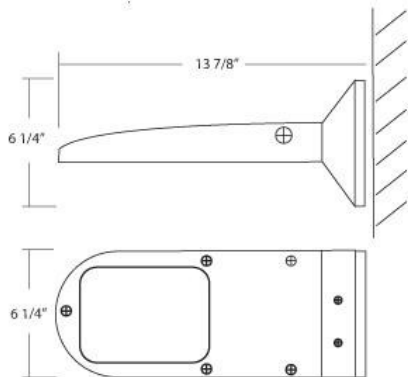

23250, LED OUTDOOR WALL SCONCE

PRODUCT DETAILS

No.	:	23250-017
Product Color	:	ARCHITECTURAL BRONZE
Shade / Accent Colour	:	CLEAR
Width	:	6.25"
Height	:	6.25"
Ext	:	13.875"
Weight	:	4.9lbs

LIGHT SOURCE DETAILS

Light Source Type	:	INTEGRATED LED
Input Voltage	:	DULV
Bulb Voltage	:	100~277V
Socket Type	:	LED
Total Wattage	:	10W
Total Lumen	:	680lm
Kelvin	:	4700K
CRI	:	80

Options Available

ITEM NO.	FINISH	SHADE
23250-017	ARCHITECTURAL BRONZE	CLEAR

TECHNICAL DETAILS

Light Direction	:	Down
Canopy / Backplate Length	:	5"
Canopy / Backplate Width	:	5.25"
Adjustable Lamp Head	:	No
Location	:	WET
Approval	:	
Title 24	:	Yes

PROJECT INFORMATION

 Job Name: Date: Type: