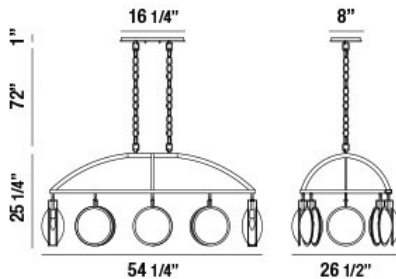

## HAVENDALE, 54" OVAL CHANDELIER

### PRODUCT DETAILS

No.	:	33713-014
Product Color	:	POLISHED NICKEL
Product Material	:	METAL
Shade / Accent Colour	:	MERCURY
Shade / Accent Material	:	GLASS
Length	:	54.25"
Width	:	26.5"
Height	:	25.25"
Overall Height	:	98.25"
Weight	:	42lbs

### TECHNICAL DETAILS

Hanging Support Type	:	CHAIN
Hanging Support Length	:	72"
Canopy / Backplate Length	:	16.25"
Canopy / Backplate Height	:	1"
Canopy / Backplate Width	:	8"
Location	:	DRY
Approval	:	