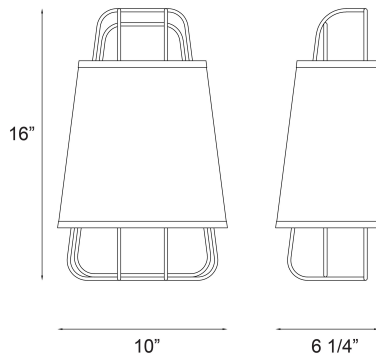

TURA, 1 LIGHT WALL SCONCE

PRODUCT DETAILS

No.	:	38144-028
Product Color	:	BLACK
Product Material	:	METAL
Shade / Accent Colour	:	BLACK/GOLD
Shade / Accent Material	:	~
Width	:	10"
Height	:	16"
Ext	:	6"
Weight	:	2.6lbs

ITEM NO.	FINISH	SHADE
38144-011	BRASS	WHITE/GOLD
38144-028	BLACK	BLACK/GOLD

TECHNICAL DETAILS

Canopy / Backplate Length	:	5"
Canopy / Backplate Height	:	0.75"
Canopy / Backplate Width	:	8.25"
Location	:	DRY
Approval	:	