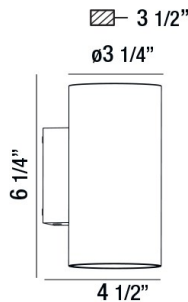

ROTONDO, LED OUTDOOR WALL MOUNT

PRODUCT DETAILS

No.	:	28301-011
Product Color	:	SILVER
Shade / Accent Colour	:	FROST GLASS
Width	:	4.5"
Height	:	6.25"
Ext	:	3.5"
Weight	:	1.5lbs

LIGHT SOURCE DETAILS

Light Source Type	:	INTEGRATED LED
Input Voltage	:	120V
Bulb Voltage	:	120V
Socket Type	:	LED
Total Wattage	:	14W
Total Lumen	:	830lm
Kelvin	:	3000K
CRI	:	80
Dimmable	:	No

Options Available

ITEM NO.	FINISH	SHADE
28301-011	SILVER	FROST GLASS

TECHNICAL DETAILS

Light Direction	:	Up
Canopy / Backplate Length	:	1.31"
Canopy / Backplate Width	:	2.96"
Driver	:	Electronic driver 120V 50/60Hz
Adjustable Lamp Head	:	No
IP Rating	:	54
Location	:	WET
Approval	:	
Title 24	:	Yes