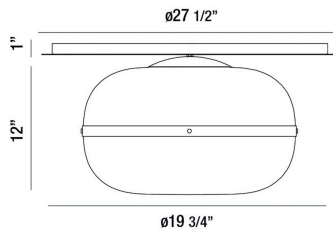

### PRODUCT DETAILS

No.	:	37088-028
Product Color	:	POLISHED NICKEL
Product Material	:	NICKEL
Shade / Accent Colour	:	SMOKE
Shade / Accent Material	:	GLASS
Diameter	:	19.75"
Height	:	13"
Overall Height	:	13"
Weight	:	30.1LBS
Shade Height	:	11.5"
Shade Diameter	:	20"

### TECHNICAL DETAILS

Hanging Support Type	:	J-BOX
Canopy / Backplate Height	:	1.5"
Canopy / Backplate Dia.	:	27.5"
IP Rating	:	IP22
Approval	:	
Beam Angle	:	180