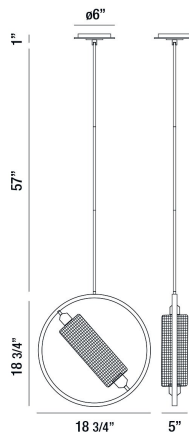

### PRODUCT DETAILS

No.	:	37109-011
Product Color	:	BLACK
Product Material	:	METAL
Shade / Accent Colour	:	GOLD
Shade / Accent Material	:	METAL
Length	:	18.75"
Width	:	5"
Height	:	18.75"
Overall Height	:	76.75"
Weight	:	4lbs

### LIGHT SOURCE DETAILS

Number of Bulbs	:	1
Light Source	:	Incandescent
Light Source Type	:	T10
Input Voltage	:	120V
Bulb Voltage	:	120V
Socket Type	:	E26
Wattage	:	60W
Total Wattage	:	60W
Bulb Included	:	Yes
Dimmable	:	No

### TECHNICAL DETAILS

Hanging Support Type	:	ROD
Hanging Support Length	:	57"
Rods Included	:	3"+6"+12"+18"+18"
Canopy / Backplate Height	:	1"
Canopy / Backplate Dia.	:	6"
Location	:	DRY