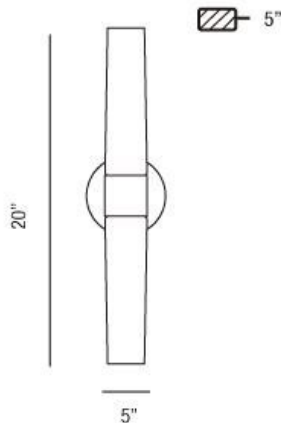

VESPER, WALL MOUNT

PRODUCT DETAILS

No.	:	23274-020
Product Color	:	BRUSHED NICKEL
Product Material	:	METAL
Shade / Accent Colour	:	FROSTED
Shade / Accent Material	:	GLASS
Width	:	5"
Height	:	20"
Ext	:	5"
Weight	:	3.1lbs

LIGHT SOURCE DETAILS

Number of Bulbs	:	2
Light Source	:	Incandescent
Light Source Type	:	T10
Input Voltage	:	120V
Bulb Voltage	:	120V
Socket Type	:	E26
Wattage	:	60W
Total Wattage	:	120W
Bulb Included	:	No
Dimmable	:	Yes

Options Available

ITEM NO.	FINISH	SHADE
23274-013	CHROME	FROSTED
23274-020	BRUSHED NICKEL	FROSTED

TECHNICAL DETAILS

Canopy / Backplate Height	:	0.68"
Canopy / Backplate Dia.	:	4.75"
Adjustable Lamp Head	:	No
Mounting	:	Up or Down
Approval	:	