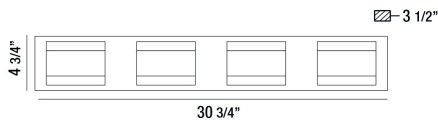

### PRODUCT DETAILS

No.	:	35699-019
Product Color	:	CHROME
Product Material	:	METAL
Shade / Accent Colour	:	CLEAR
Shade / Accent Material	:	PRESSED GLASS
Width	:	30.75"
Height	:	4.75"
Ext	:	3.5"
Weight	:	10.3lbs

### TECHNICAL DETAILS

Canopy / Backplate Length	:	30.75"
Canopy / Backplate Height	:	1.5"
Canopy / Backplate Width	:	4.75"
Location	:	DAMP
Approval	:	