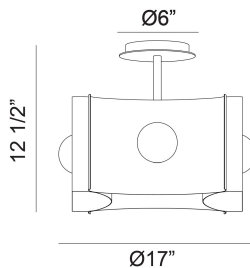

METALLO, 4 LIGHT SEMI FLUSHMOUNT

PRODUCT DETAILS

No.	:	38154-027
Product Color	:	BRONZE
Product Material	:	METAL
Shade / Accent Colour	:	NATURE BRASS/BRONZE
Shade / Accent Material	:	~
Diameter	:	17"
Height	:	12.5"

Options Available

ITEM NO.	FINISH	SHADE
38154-010	VINTAGE NICKEL	VINTAGE NICKEL/BLACK
38154-027	BRONZE	NATURE BRASS/BRONZE

TECHNICAL DETAILS

Canopy / Backplate Height	:	0.75"
Canopy / Backplate Dia.	:	5"
Location	:	DRY
Approval	:	