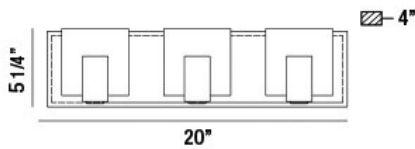

CANMORE, 3-LIGHT LED BATHBAR

Options Available

ITEM NO.	FINISH	SHADE
34143-018	CHROME	FROSTED
34143-023	BLACK	FROSTED

PRODUCT DETAILS

No.	:	34143-018
Product Color	:	CHROME
Product Material	:	METAL
Shade / Accent Colour	:	FROSTED
Shade / Accent Material	:	ACRYLIC
Width	:	20"
Height	:	5"
Ext	:	4"
Weight	:	3lbs

LIGHT SOURCE DETAILS

Light Source Type	:	INTEGRATED LED
Input Voltage	:	120V
Bulb Voltage	:	120V
Total Wattage	:	24W
Total Lumen	:	2000lm
Kelvin	:	3000K
CRI	:	90+
Dimmable	:	Yes

TECHNICAL DETAILS

Canopy / Backplate Length	:	20.25"
Canopy / Backplate Height	:	1.25"
Canopy / Backplate Width	:	5"
Location	:	DAMP
Approval	:	