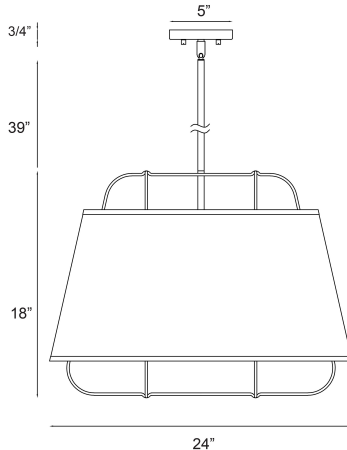

TURA, 6 LIGHT PENDANT

PRODUCT DETAILS

No.	:	38145-018
Product Color	:	BRASS
Product Material	:	METAL
Shade / Accent Colour	:	WHITE/GOLD
Shade / Accent Material	:	~
Diameter	:	24"
Height	:	18"
Overall Height	:	57"
Weight	:	8.3lbs

LIGHT SOURCE DETAILS

Number of Bulbs	:	6
Light Source Type	:	B10
Input Voltage	:	120V
Bulb Voltage	:	120V
Socket Type	:	E12
Wattage	:	60W
Total Wattage	:	360W
Bulb Included	:	No
Dimmable	:	No

Options Available

ITEM NO.	FINISH	SHADE
38145-018	BRASS	WHITE/GOLD
38145-025	BLACK	BLACK/GOLD

TECHNICAL DETAILS

Hanging Support Type	:	ROD
Hanging Support Length	:	39"
Rods Included	:	3"+6"+12"+18"
Canopy / Backplate Height	:	0.75"
Canopy / Backplate Dia.	:	5"
Location	:	DRY
Approval	:	