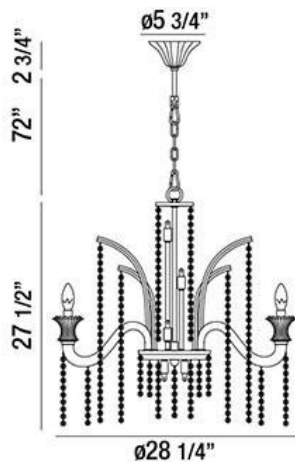

NAVA, 28" ROUND CHANDELIER

PRODUCT DETAILS

No.	:	26241-012
Product Color	:	CHROME
Product Material	:	METAL
Shade / Accent Colour	:	ICE BLUE
Shade / Accent Material	:	BLOWN GLASS
Diameter	:	28.25"
Height	:	27.5"
Overall Height	:	102.25"
Weight	:	18.7lbs

LIGHT SOURCE DETAILS

Number of Bulbs	:	5 / 6
Light Source	:	Halogen / Halogen
Light Source Type	:	G9 / B10
Input Voltage	:	120 / 120V
Bulb Voltage	:	120 / 120V
Socket Type	:	G9 / E12
Wattage	:	40 / 60W
Total Wattage	:	200 / 360W
Bulb Included	:	No / No
Dimmable	:	Yes / Yes

Options Available

ITEM NO.	FINISH	SHADE
26241-012	CHROME	ICE BLUE

TECHNICAL DETAILS

Light Direction	:	Up
Hanging Support Type	:	CHAIN
Hanging Support Length	:	72"
Canopy / Backplate Height	:	2.75"
Canopy / Backplate Dia.	:	5.75"
Adjustable Lamp Head	:	No
Approval	:	