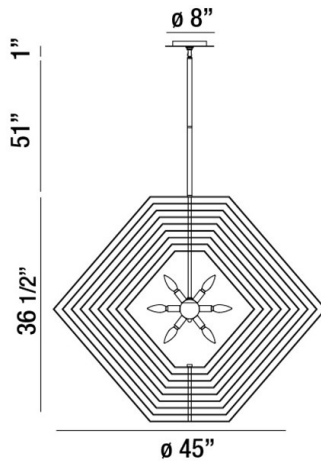

## DOWNTOWN, 45" ROUND CHANDELIER

### PRODUCT DETAILS

No.	:	31888-011
Product Color	:	CHROME
Product Material	:	METAL
Diameter	:	45"
Height	:	36.5"
Overall Height	:	94.5"
Weight	:	40lbs

### TECHNICAL DETAILS

Hanging Support Type	:	ROD
Hanging Support Length	:	57"
Rods Included	:	3"+6"+12"+18"+18"
Canopy / Backplate Height	:	1"
Canopy / Backplate Dia.	:	8"
Location	:	DRY
Approval	:	